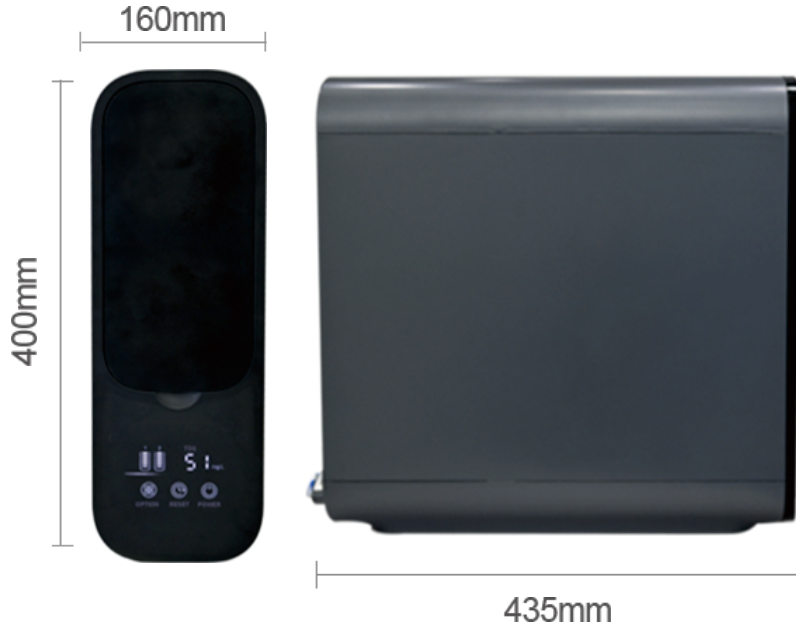

TOUCH SCREEN DISPLAY REMINDING FILTER ELEMENT REPLACEMENT

3 SECONDS TO REPLACE FILTERS

Integrated filter design with
built-in connectors

Just twist and click!

PRODUCT PARAMETERS

Product Model : A8-600

Filter Precision : 0.0001um